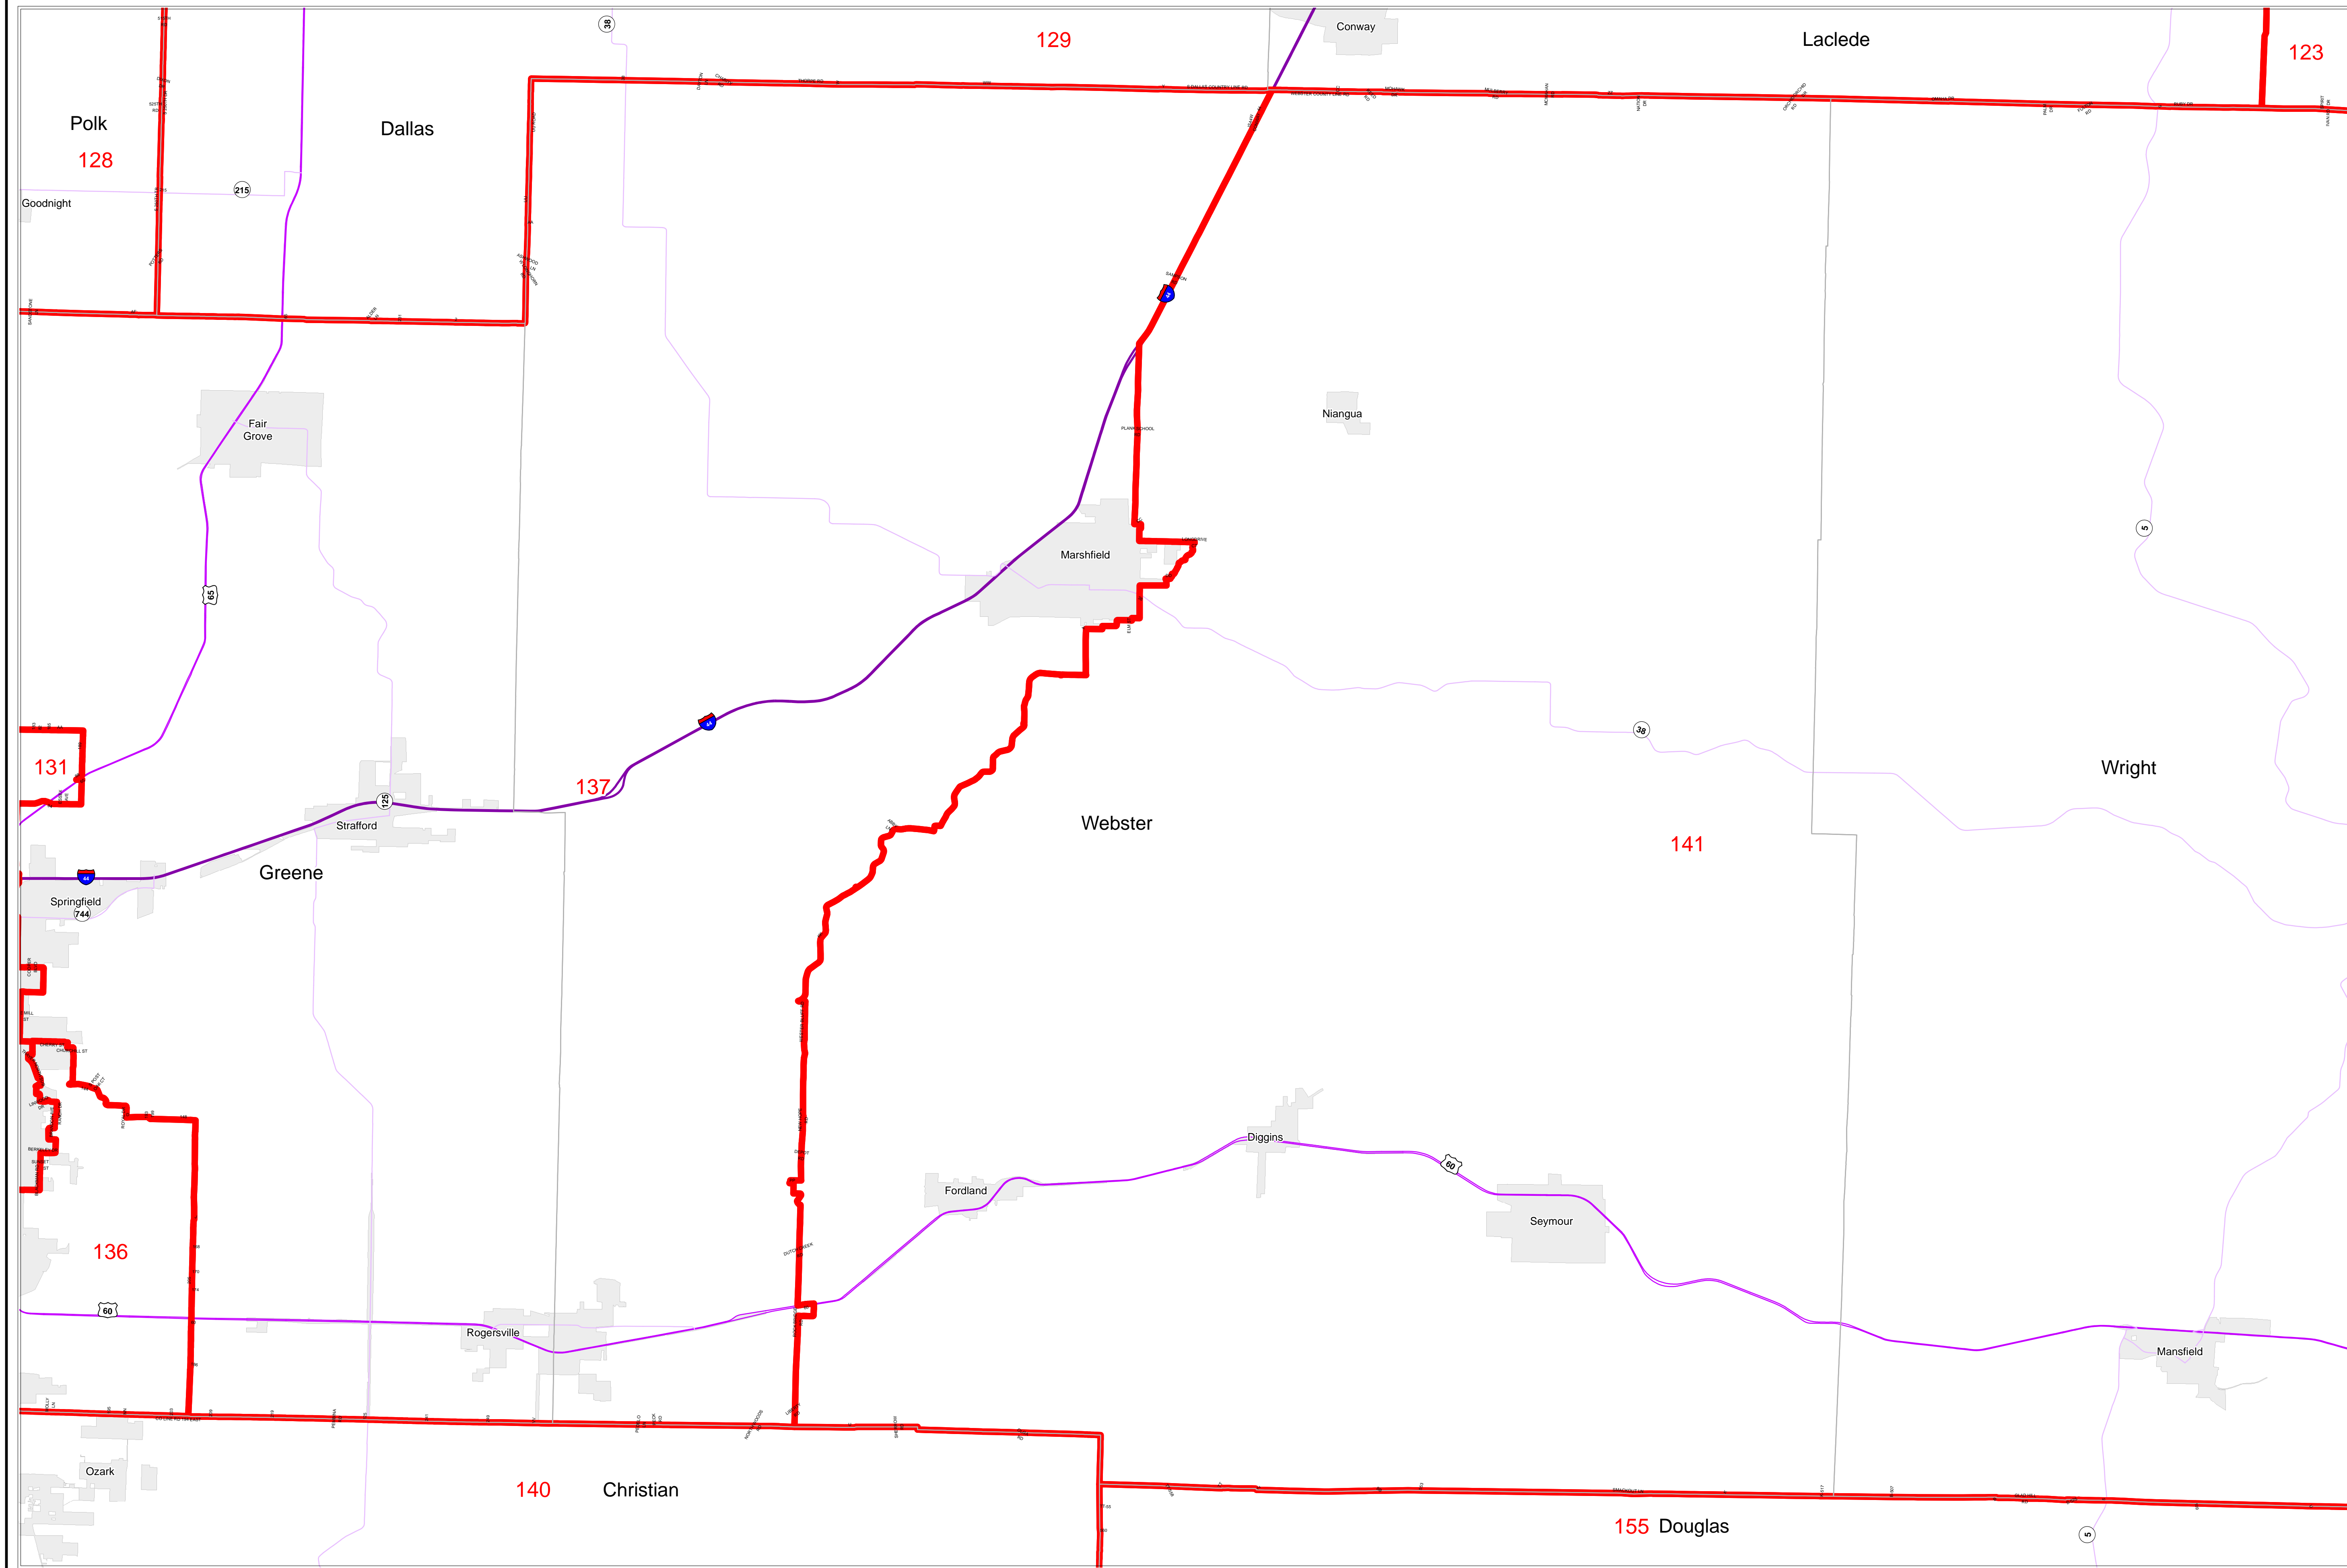

House Apportionment Plan 2011

Missouri Appellate Apportionment Commission

- Districts
- Counties
- Interstates
- U.S. Highways
- MO Highways
- Incorporated Places*

Absolute Scale
1:100,274